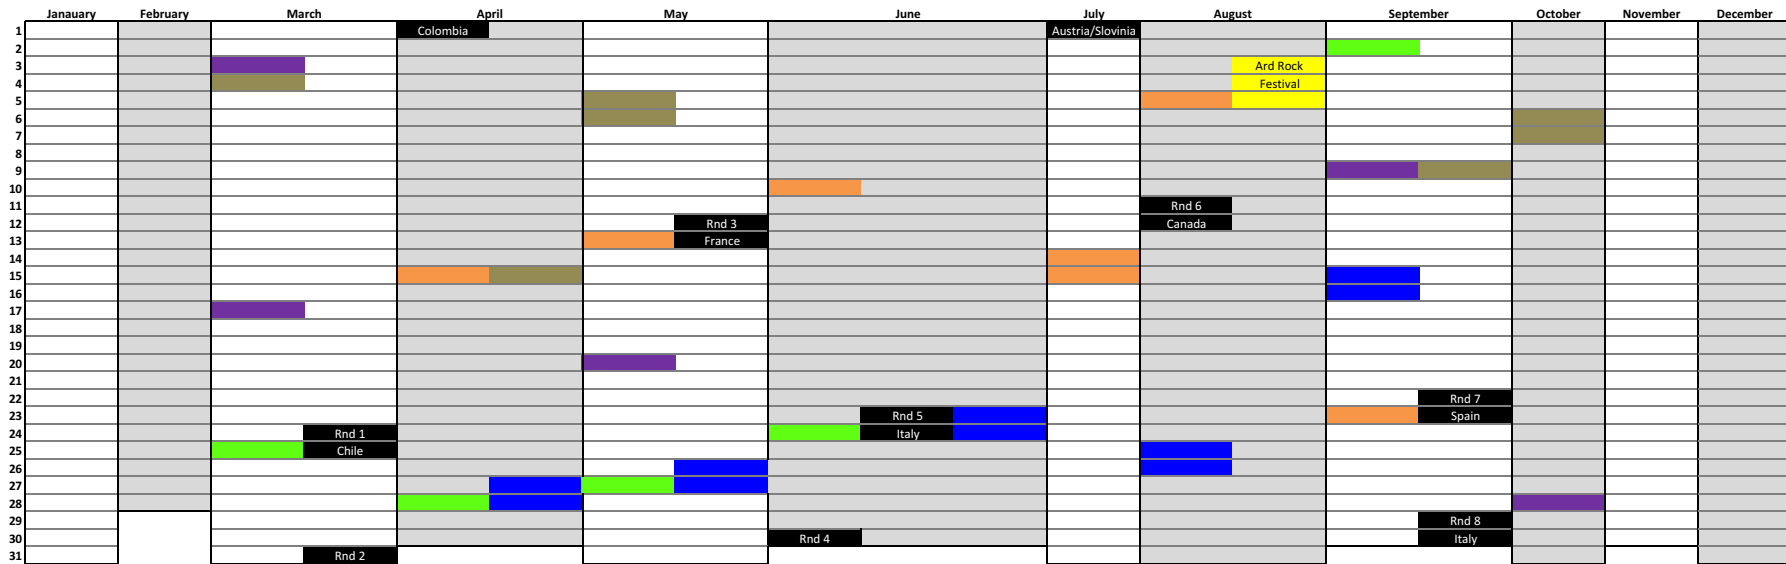

Enduro Race Calendar 2018 - www.firecrestmtb.com

Key

- Welsh Gravity Enduro Series
- Southern Enduro Series
- Pedalhounds
- PMBA
- World Enduro Series
- UK Gravity Enduro Series

Pedalhands Enduro

- 1 - 25 March Land of Nod
- 2 - 29 April Berleleigh Estate
- 3 - 27 May Matterley Estate
- 4 - 24 June Henley - on - Thames
- 5 - 02 Sept - Aston Hill

PMBA Enduro

- Rd1 - 4th March Gisburn Forest
- Rd2 - 15th April, Grizedale Forest
- Rd3 - 5/6th May, Graythwaite 2 Day Epic
- Rd4 - 9th September, Kirroughtree
- Rd5 - 6/7th October, Lee Quarry & Havok Bike Park

World Enduro Series

- 24-25 March 2018
- 31 March-1 April 2018
- 12-13 May 2018
- 30 June-1 July 2018
- 21-22 July 2018
- 12-Aug-18
- 22-23 September 2018
- 29-30 September 2018

- Lo Barnechea, Chile
- Manizales, Colombia
- Olargues - Montagnes du Caroux, France
- Petzen - Jamnica, Austria/Slovenia
- La Thuile, Italy
- Whister, Canada
- Ainsa - Sobrarbe, Spain
- Finale Ligure, Italy

UK Gravity Enduro Series

- 1 - April 28th-29th - Innerliethe
- 2 - May 26th-27th - Eastridge
- 3 - June 23rd-24th - Afan
- 4 - August - 25th-26th Ae Forest
- 5 - September 15th-16th - Dyfi Forest

Welsh Gravity Enduro Series